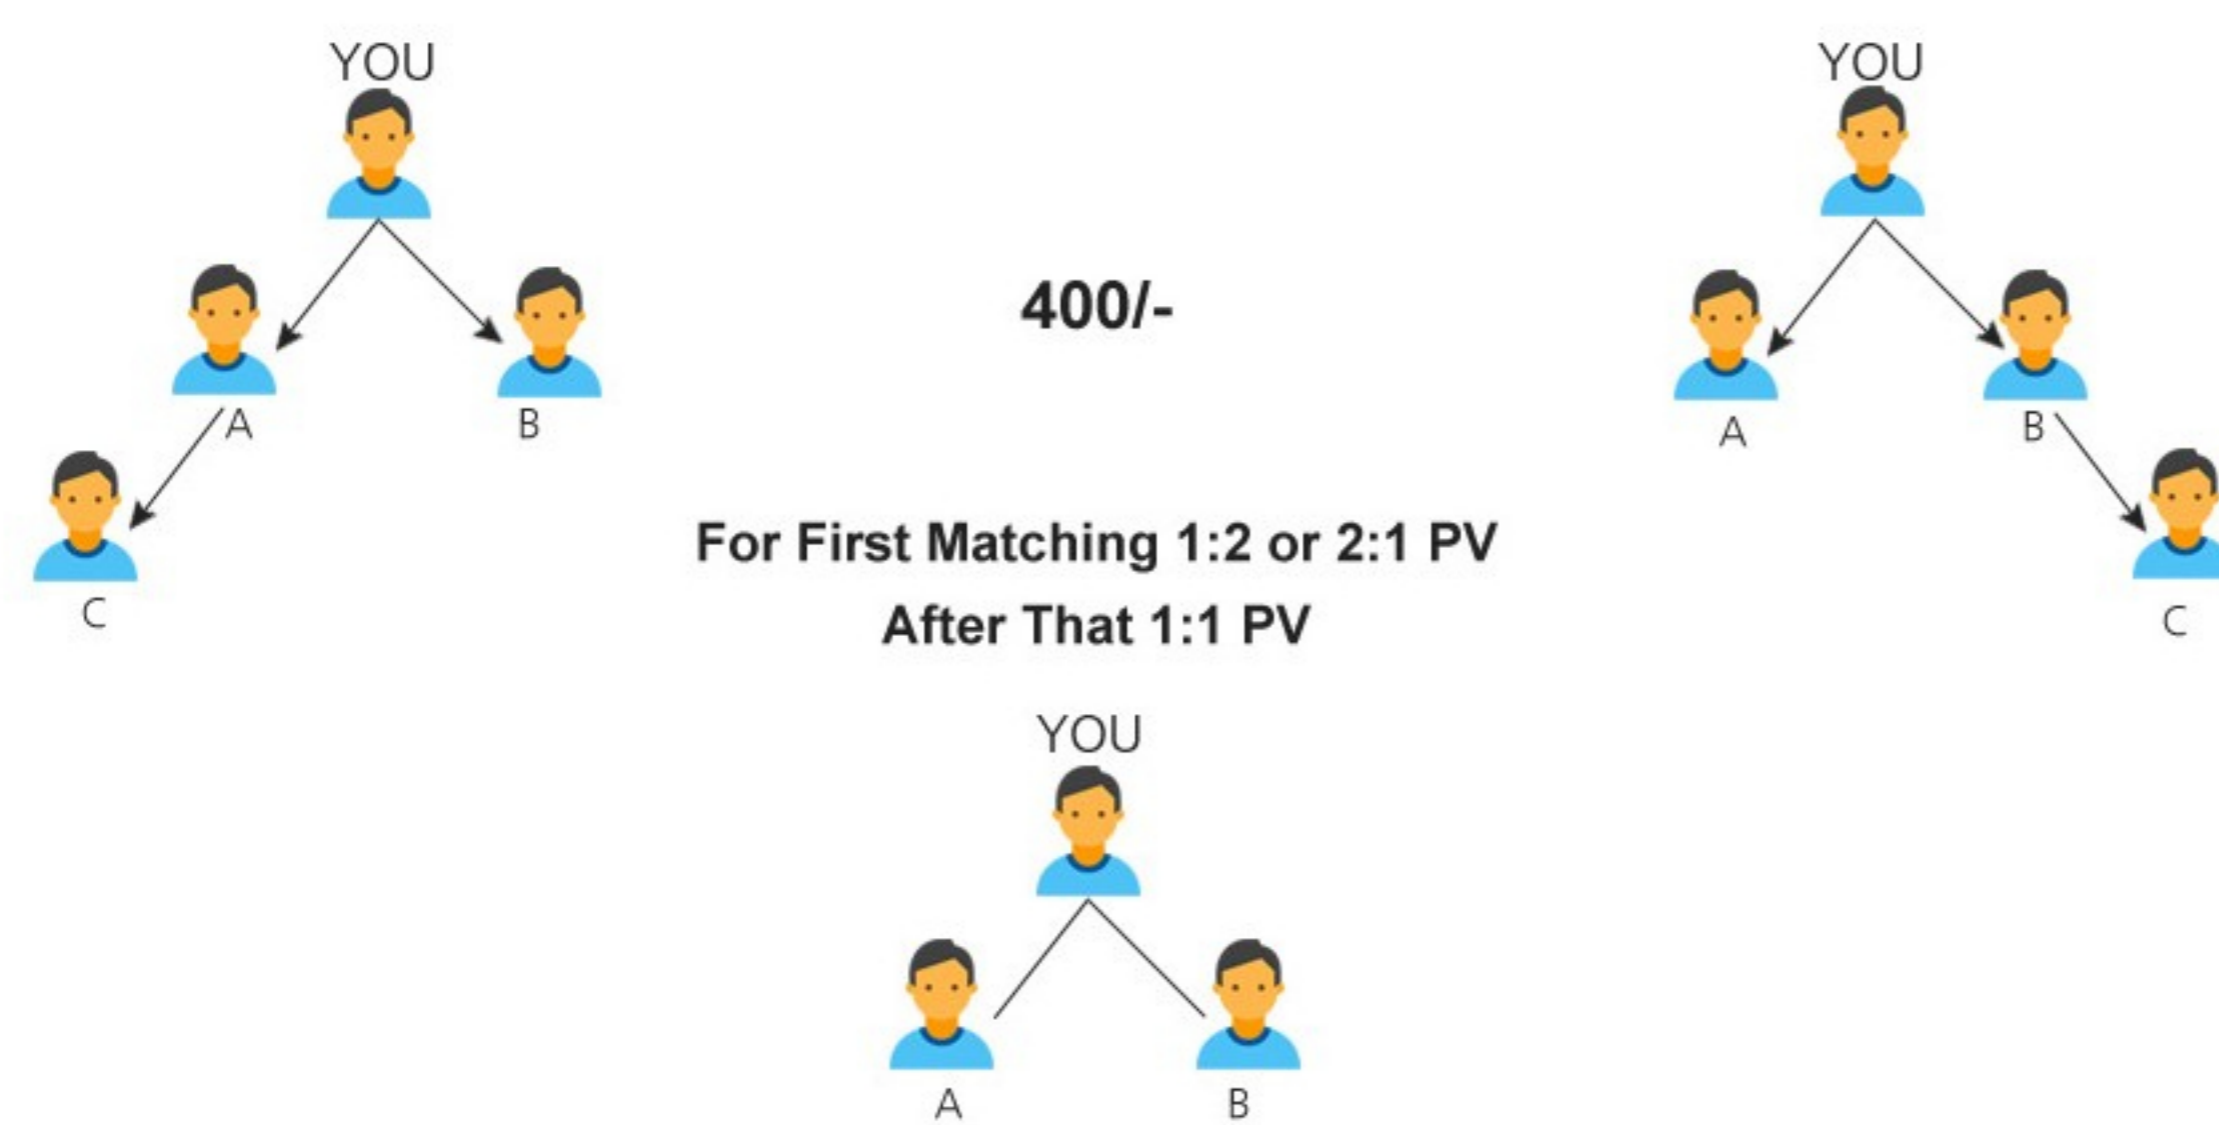

Registration Free

Grone Care Ltd. Offer 1 Product Purchase Packages for ID Activation.

1. Business Matching Bonus - Rs.400/-

Note:-

✓ 4 PV Pair Capping Daily

Offers:-

✓ On 100 PV Pair Matching You Will Get 8 Pair Capping

✓ On 400 PV Pair Matching You Will Get 16 Pair Capping

2. Leadership Bonus - 10% of Direct Matching Bonus

3. Business Royalty Bonus

✓ If You Done 20 PV Pair in a Month than You Will Get 2% of Company Turnover as Sponsor Benefit & it is Equally Distribute to All Achievers.

SR. NO.		PV PAIR	REWARD AMOUNT
1	Next	10	500
2	Next	30	2100
3	Next	90	10000
4	Next	250	20000
5	Next	650	50000
6	Next	1550	125000
7	Next	3900	200000
8	Next	8000	250000
9	Next	12500	500000
10	Next	22000	700000
11	Next	31000	1500000
12	Next	51000	2200000
13	Next	75000	5000000